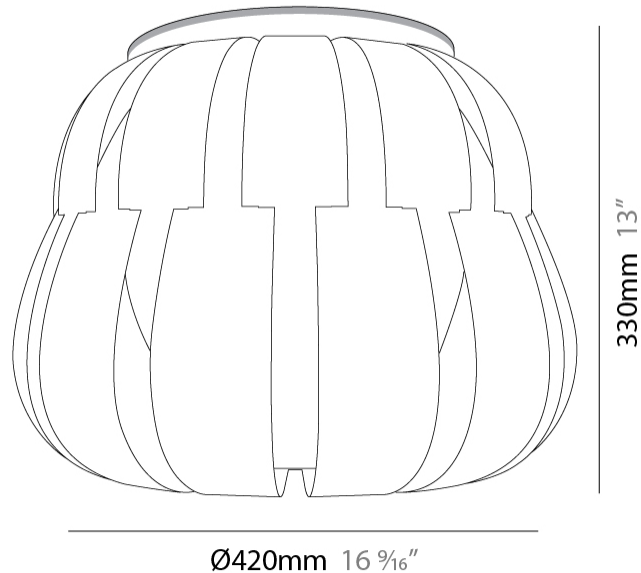

PROJECT	_____
TYPE	_____
SPECIFIER	_____
QUANTITY	_____
DATE	_____

QUEEN SURFACE

D62030-

base number   Finish
Options

1. To build a product code in our configurator select the specify button on the base model # product page
2. To build a manual product code on this datasheet choose from the options listed below in blue font and add the suffix to the base model #

GENERAL

Series: Queen
Partner: Linea Zero
Division: Design
Installation: Surface
Product Type: Ceiling Surface
Mounting Location: Ceiling

PHYSICAL

Diameter (mm): 420
Diameter (in): 16 ⁹/₁₆
Height (mm): 330
Height (in): 13
Diffuser: Polilux™ Shade - See Finish Options
Fixture Finish: WHI / SIL / NGD / COP / PKM
Fixture Material: Polilux™/ Metal holder
Primary Material: Non-Static Polilux

ELECTRICAL

Number of Lamps: 1
Lamp Type: LED Retrofit
Bulb Included: Bulb Not Included
Max. Wattage Per Lamp (W): 7
Lamp Base: E26
Input Voltage (V): 120
Upon Request: 277Vac / GU24

LED

OPTICAL

RATINGS AND CERTIFICATIONS

Certified By: Certified for North American Standards
IP rating: IP20