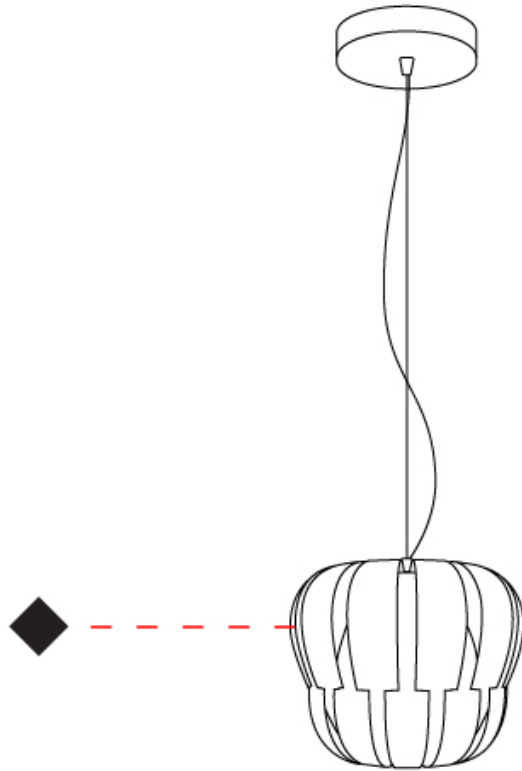

QUEEN SUSPENSION

D61046-

PROJECT	_____
TYPE	_____
SPECIFIER	_____
QUANTITY	_____
DATE	_____

D